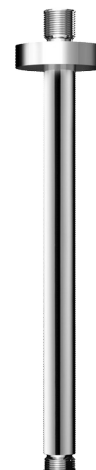

## Shower arm

Ref. 710050

Vertical 1/2"

### DESCRIPTION

Shower arm - Ref. 710050

Vertical shower arm.  
Enables ceiling-mounted installation of the shower head.  
For installation with RAINY shower head (ref. 708040).

### TECHNICAL CHARACTERISTICS

Shower arm - Ref. 710050

Connector	1/2"
Length	310mm
Diameter	Ø 22mm
Finish	Chrome-plated metal