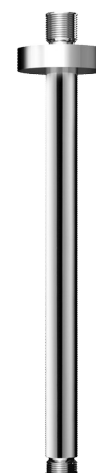

## Shower arm

Ref. 710050

Vertical 1/2"

### DESCRIPTION

Shower arm - Ref. 710050

Vertical shower arm.  
Enables ceiling-mounted installation of the shower head.  
For installation with RAINY shower head (ref. 708040).

### TECHNICAL CHARACTERISTICS

Shower arm - Ref. 710050

Connector	1/2"
Length	310mm
Diameter	Ø 22mm
Finish	Chrome-plated metal