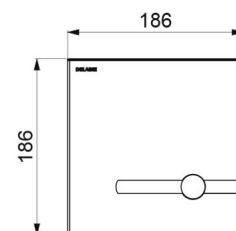

ADVANTAGES

Total hygiene: no manual contact

Direct flush: no water stagnation

Voluntary or automatic activation

123 Lithium 6V batteries