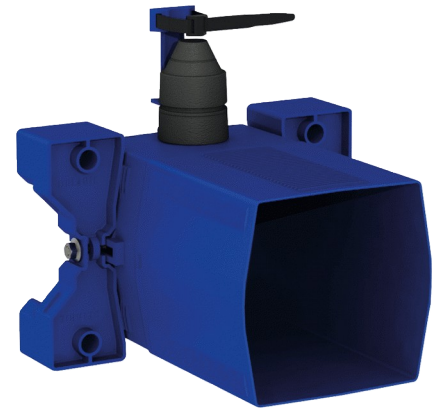

Recessed waterproof housing for TEMPOFLUX 3 WC

Ref. 763BOX

For WC time flow valve - Kit 1/2

DESCRIPTION

Recessed waterproof housing for TEMPOFLUX 3 WC - Ref. 763BOX

Recessed waterproof housing, kit 1/2:
 Flush system without cistern: directly connected to pipework.
 Compatible with WC time flow valve.
 Collar with waterproof seal.
 Hydraulic connection to the outside and maintenance from the front.
 Adjusts to all types of installation (rails, solid walls, panels).
 Compatible with wall finishes from 10 - 120mm (while maintaining the minimum recessing depth of 93mm).
 Suitable for standard or "pipe-in-pipe" supply.
 Stopcock and flow rate adjustment, activation unit and cartridge are all integrated and accessible from the front.
 Back flow prevention device inside the housing.
 Secure system flush without sensitive elements.
 Outlet connection for PVC tube Ø 26/32mm.
 30-year warranty.
 Order with control plate references 763000, 763040, 763041 or 763030.

ADVANTAGES

Recessed installation is easy

100% waterproof housing

Adapt to wall thickness

TECHNICAL CHARACTERISTICS

Recessed waterproof housing for TEMPOFLUX 3 WC - Ref. 763BOX

Connector	F¾"
Technology	Time flow
Height	150mm
Depth	93 to 190mm
Width	225mm
Norms	
Warranty	