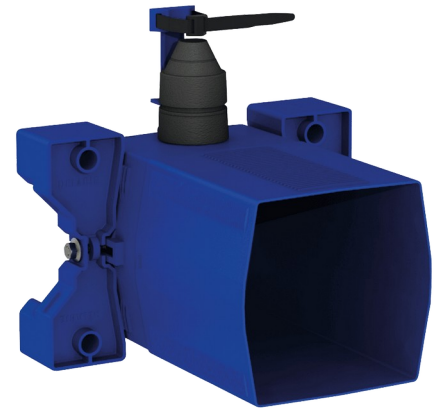

Recessed waterproof housing for TEMPOFLUX 3 WC

Ref. 763BOX

For WC time flow valve - Kit 1/2

DESCRIPTION

Recessed waterproof housing for TEMPOFLUX 3 WC - Ref. 763BOX

Recessed waterproof housing, kit 1/2:
 Flush system without cistern: directly connected to pipework.
 Compatible with WC time flow valve.
 Collar with waterproof seal.
 Hydraulic connection to the outside and maintenance from the front.
 Adjusts to all types of installation (rails, solid walls, panels).
 Compatible with wall finishes from 10 - 120mm (while maintaining the minimum recessing depth of 93mm).
 Suitable for standard or "pipe-in-pipe" supply.
 Stopcock and flow rate adjustment, activation unit and cartridge are all integrated and accessible from the front.
 Back flow prevention device inside the housing.
 Secure system flush without sensitive elements.
 Outlet connection for PVC tube Ø 26/32mm.
 30-year warranty.
 Order with control plate references 763000, 763040, 763041 or 763030.

ADVANTAGES

Recessed installation is easy

100% waterproof housing

Adapt to wall thickness

TECHNICAL CHARACTERISTICS

Recessed waterproof housing for TEMPOFLUX 3 WC - Ref. 763BOX

Connector	F¾"
Technology	Time flow
Height	150mm
Depth	93 to 190mm
Width	225mm
Norms	 
Warranty	