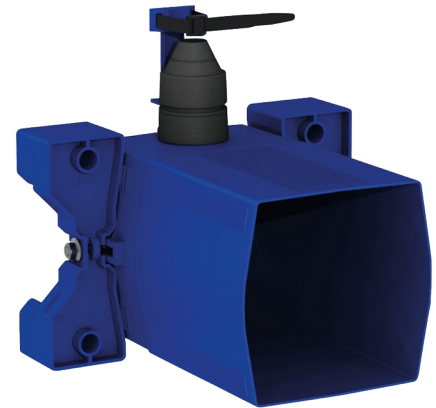

Recessed waterproof housing for TEMPOFLUX 3 WC

Ref. 763BOX

For WC time flow valve - Kit 1/2

DESCRIPTION

Recessed waterproof housing for TEMPOFLUX 3 WC - Ref. 763BOX

Recessed waterproof housing, kit 1/2:
 Flush system without cistern: directly connected to pipework.
 Compatible with WC time flow valve.
 Collar with waterproof seal.
 Hydraulic connection to the outside and maintenance from the front.
 Adjusts to all types of installation (rails, solid walls, panels).
 Compatible with wall finishes from 10 - 120mm (while maintaining the minimum recessing depth of 93mm).
 Suitable for standard or "pipe-in-pipe" supply.
 Stopcock and flow rate adjustment, activation unit and cartridge are all integrated and accessible from the front.
 Back flow prevention device inside the housing.
 Secure system flush without sensitive elements.
 Outlet connection for PVC tube \varnothing 26/32mm.
 30-year warranty.
 Order with control plate references 763000, 763040, 763041 or 763030.

ADVANTAGES

Recessed installation is easy

100% waterproof housing

Adapt to wall thickness

TECHNICAL CHARACTERISTICS

Recessed waterproof housing for TEMPOFLUX 3 WC - Ref. 763BOX

Connector	F $\frac{3}{4}$ "
Technology	Time flow
Height	150mm
Depth	93 to 190mm
Width	225mm
Norms	 
Warranty	