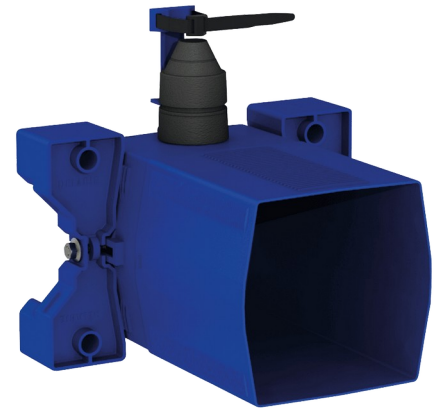

## Recessed waterproof housing for TEMPOFLUX 3 WC

Ref. 763BOX

For WC time flow valve - Kit 1/2

### DESCRIPTION

Recessed waterproof housing for TEMPOFLUX 3 WC - Ref. 763BOX

Recessed waterproof housing, kit 1/2:  
 Flush system without cistern: directly connected to pipework.  
 Compatible with WC time flow valve.  
 Collar with waterproof seal.  
 Hydraulic connection to the outside and maintenance from the front.  
 Adjusts to all types of installation (rails, solid walls, panels).  
 Compatible with wall finishes from 10 - 120mm (while maintaining the minimum recessing depth of 93mm).  
 Suitable for standard or "pipe-in-pipe" supply.  
 Stopcock and flow rate adjustment, activation unit and cartridge are all integrated and accessible from the front.  
 Back flow prevention device inside the housing.  
 Secure system flush without sensitive elements.  
 Outlet connection for PVC tube  $\varnothing$  26/32mm.  
 30-year warranty.  
 Order with control plate references 763000, 763040, 763041 or 763030.

### ADVANTAGES

Recessed installation is easy

100% waterproof housing

Adapt to wall thickness

### TECHNICAL CHARACTERISTICS

Recessed waterproof housing for TEMPOFLUX 3 WC - Ref. 763BOX

Connector	F $\frac{3}{4}$ "
Technology	Time flow
Height	150mm
Depth	93 to 190mm
Width	225mm
Norms	 
Warranty	