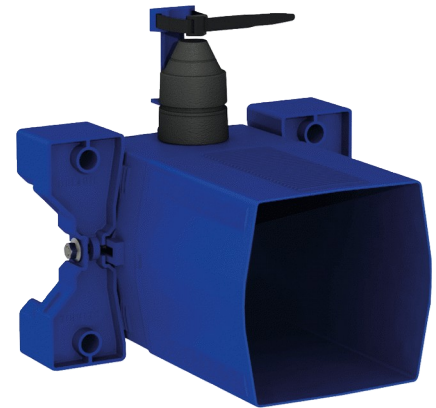

Recessed waterproof housing for TEMPOFLUX 3 WC

Ref. 763BOX

For WC time flow valve - Kit 1/2

DESCRIPTION

Recessed waterproof housing for TEMPOFLUX 3 WC - Ref. 763BOX

Recessed waterproof housing, kit 1/2:
 Flush system without cistern: directly connected to pipework.
 Compatible with WC time flow valve.
 Collar with waterproof seal.
 Hydraulic connection to the outside and maintenance from the front.
 Adjusts to all types of installation (rails, solid walls, panels).
 Compatible with wall finishes from 10 - 120mm (while maintaining the minimum recessing depth of 93mm).
 Suitable for standard or "pipe-in-pipe" supply.
 Stopcock and flow rate adjustment, activation unit and cartridge are all integrated and accessible from the front.
 Back flow prevention device inside the housing.
 Secure system flush without sensitive elements.
 Outlet connection for PVC tube Ø 26/32mm.
 30-year warranty.
 Order with control plate references 763000, 763040, 763041 or 763030.

ADVANTAGES

Recessed installation is easy

100% waterproof housing

Adapt to wall thickness

TECHNICAL CHARACTERISTICS

Recessed waterproof housing for TEMPOFLUX 3 WC - Ref. 763BOX

Connector	F¾"
Technology	Time flow
Height	150mm
Depth	93 to 190mm
Width	225mm
Norms	
Warranty	