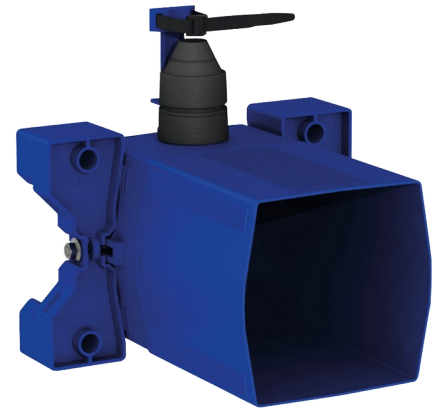

## Recessed waterproof housing for TEMPOFLUX 3 WC

Ref. 763BOX

For WC time flow valve - Kit 1/2

### DESCRIPTION

Recessed waterproof housing for TEMPOFLUX 3 WC - Ref. 763BOX

Recessed waterproof housing, kit 1/2:  
 Flush system without cistern: directly connected to pipework.  
 Compatible with WC time flow valve.  
 Collar with waterproof seal.  
 Hydraulic connection to the outside and maintenance from the front.  
 Adjusts to all types of installation (rails, solid walls, panels).  
 Compatible with wall finishes from 10 - 120mm (while maintaining the minimum recessing depth of 93mm).  
 Suitable for standard or "pipe-in-pipe" supply.  
 Stopcock and flow rate adjustment, activation unit and cartridge are all integrated and accessible from the front.  
 Back flow prevention device inside the housing.  
 Secure system flush without sensitive elements.  
 Outlet connection for PVC tube Ø 26/32mm.  
 30-year warranty.  
 Order with control plate references 763000, 763040, 763041 or 763030.

### ADVANTAGES

Recessed installation is easy

100% waterproof housing

Adapt to wall thickness

### TECHNICAL CHARACTERISTICS

Recessed waterproof housing for TEMPOFLUX 3 WC - Ref. 763BOX

Connector	F¾"
Technology	Time flow
Height	150mm
Depth	93 to 190mm
Width	225mm
Norms	 
Warranty	