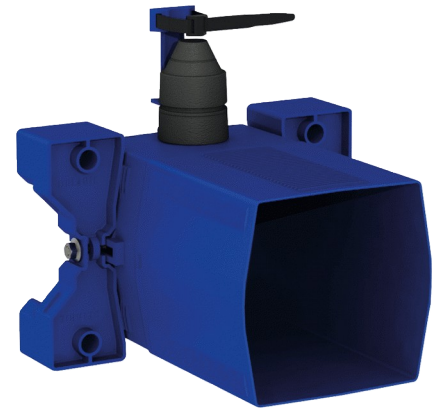

## Recessed waterproof housing for TEMPOFLUX 3 WC

Ref. 763BOX

For WC time flow valve - Kit 1/2

### DESCRIPTION

Recessed waterproof housing for TEMPOFLUX 3 WC - Ref. 763BOX

Recessed waterproof housing, kit 1/2:  
 Flush system without cistern: directly connected to pipework.  
 Compatible with WC time flow valve.  
 Collar with waterproof seal.  
 Hydraulic connection to the outside and maintenance from the front.  
 Adjusts to all types of installation (rails, solid walls, panels).  
 Compatible with wall finishes from 10 - 120mm (while maintaining the minimum recessing depth of 93mm).  
 Suitable for standard or "pipe-in-pipe" supply.  
 Stopcock and flow rate adjustment, activation unit and cartridge are all integrated and accessible from the front.  
 Back flow prevention device inside the housing.  
 Secure system flush without sensitive elements.  
 Outlet connection for PVC tube Ø 26/32mm.  
 30-year warranty.  
 Order with control plate references 763000, 763040, 763041 or 763030.

### ADVANTAGES

Recessed installation is easy

100% waterproof housing

Adapt to wall thickness

### TECHNICAL CHARACTERISTICS

Recessed waterproof housing for TEMPOFLUX 3 WC - Ref. 763BOX

Connector	F¾"
Technology	Time flow
Height	150mm
Depth	93 to 190mm
Width	225mm
Norms	
Warranty	