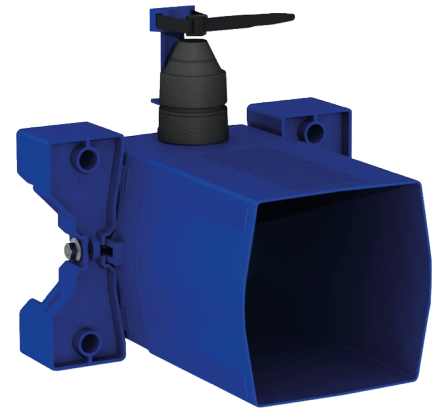

Recessed waterproof housing for TEMPOFLUX 3 WC

Ref. 763BOX

For WC time flow valve - Kit 1/2

DESCRIPTION

Recessed waterproof housing for TEMPOFLUX 3 WC - Ref. 763BOX

Recessed waterproof housing, kit 1/2:
 Flush system without cistern: directly connected to pipework.
 Compatible with WC time flow valve.
 Collar with waterproof seal.
 Hydraulic connection to the outside and maintenance from the front.
 Adjusts to all types of installation (rails, solid walls, panels).
 Compatible with wall finishes from 10 - 120mm (while maintaining the minimum recessing depth of 93mm).
 Suitable for standard or "pipe-in-pipe" supply.
 Stopcock and flow rate adjustment, activation unit and cartridge are all integrated and accessible from the front.
 Back flow prevention device inside the housing.
 Secure system flush without sensitive elements.
 Outlet connection for PVC tube Ø 26/32mm.
 30-year warranty.
 Order with control plate references 763000, 763040, 763041 or 763030.

ADVANTAGES

Recessed installation is easy

100% waterproof housing

Adapt to wall thickness

TECHNICAL CHARACTERISTICS

Recessed waterproof housing for TEMPOFLUX 3 WC - Ref. 763BOX

Connector	F¾"
Technology	Time flow
Height	150mm
Depth	93 to 190mm
Width	225mm
Norms	
Warranty	