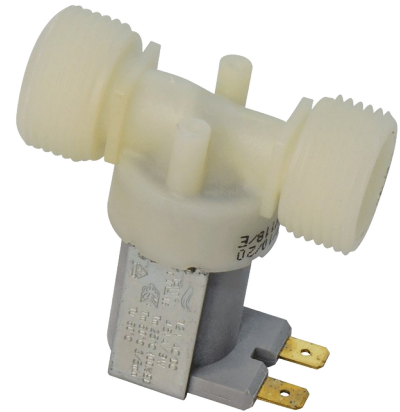

## Electrovanne

Ref. 429101

For TEMPOMATIC multi-urinals

### DESCRIPTION

**Electrovanne - Ref. 429101**

Solenoid valve with filter.  
For TEMPOMATIC urinals.  
Unions M3/4".  
Works with a 12V power supply.  
Dimensions: 62 x 49,3mm.

### TECHNICAL CHARACTERISTICS

**Electrovanne - Ref. 429101**

Supply	12V
Connector	M3/4"
Technology	Electronic
Height	7,8mm + 49,3mm
Width	62mm