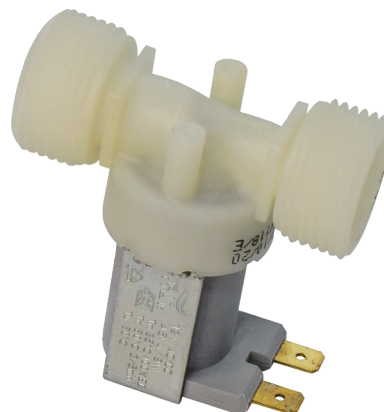

## Electrovanne

Ref. 429101

For TEMPOMATIC multi-urinals

### DESCRIPTION

Electrovanne - Ref. 429101

Solenoid valve with filter.  
For TEMPOMATIC urinals.  
Unions M3/4".  
Works with a 12V power supply.  
Dimensions: 62 x 49,3mm.

### TECHNICAL CHARACTERISTICS

Electrovanne - Ref. 429101

Supply	12V
Connector	M3/4"
Technology	Electronic
Height	7,8mm + 49,3mm
Width	62mm