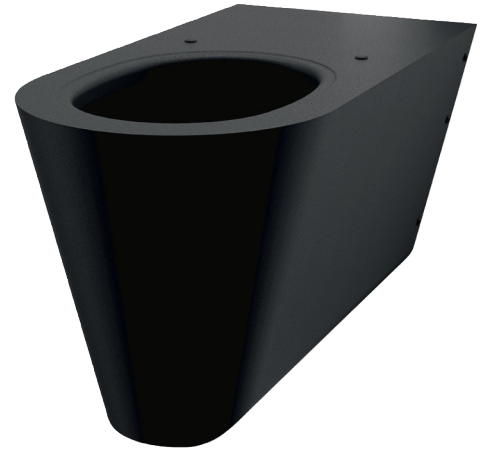

## Wall-hung 700 S WC pan

Ref. 110710BK

Matte black 304 stainless steel - For people with reduced mobility

### DESCRIPTION

Wall-hung 700 S WC pan - Ref. 110710BK

Wall-hung WC pan.  
 Available with 700mm elongated pan for improved comfort for people with reduced mobility.  
 Compatible with all standard frame systems available on the market.  
 Elegant and simple design.  
 Bacteriostatic 304 stainless steel. Stainless steel thickness: 1.5mm.  
 Matte black Teflon® finish.  
 One-piece pressed WC bowl, seam-free for easy maintenance and better hygiene.  
 Concealed perimetral flushing rim.  
 Horizontal water inlet: Ø 55mm.  
 Horizontal waste outlet: Ø 100mm.  
 Water saving: works with 4L or more of water.  
 Shrouded WC pan.  
 Pre-drilled holes for fixing the toilet seat. Supplied with stainless steel blanking caps when installed without toilet seat lid.  
 Quick and easy to install from the front thanks to a stainless steel mounting frame.  
 Supplied with fixing plate and 6 theft prevention TORX security screws.  
 CE marked. Complies with European standard EN 997 for 4L flush.  
 Weight: 14.5kg.  
 30-year warranty.

### ADVANTAGES

Teflon®: withstands scratches, chemical products

Design-led WC pan: black, forever in fashion

Teflon®: easy to clean

### TECHNICAL CHARACTERISTICS

Wall-hung 700 S WC pan - Ref. 110710BK

Height	350mm
Length	700mm
Width	360mm
Thickness	1.5mm
Finish	Matte black 304 stainless steel
Norms	 
Warranty	