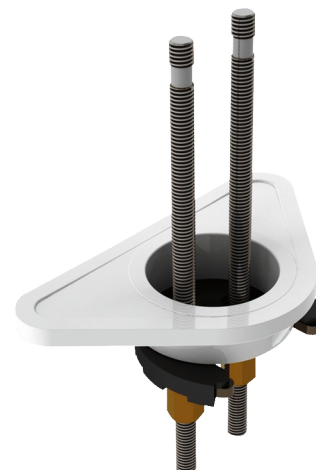

## Mounting kit

Ref. 256FIX

With fixing plate

### DESCRIPTION

Mounting kit - Ref. 256FIX

Mounting kit with fixing plate, reference 256P.  
Kit with threaded rods L.130mm for mixers.

### TECHNICAL CHARACTERISTICS

Mounting kit - Ref. 256FIX

Height	130mm
--------	-------