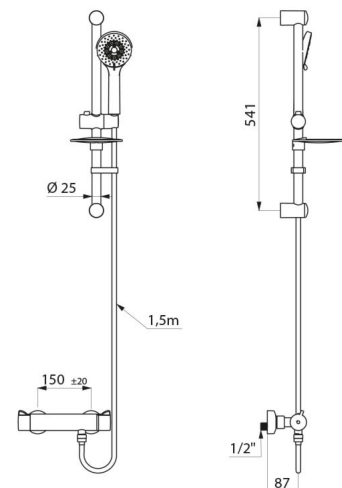

ADVANTAGES

Total hygiene: mixer with no non-return valves

SECURITHERM: optimised anti-scalding safety

Thermostatic: total temperature stability

Securitouch thermal insulation prevents burns