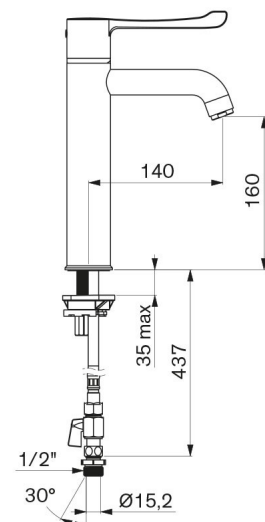

SECURITHERM BIOCLIP sequential thermostatic sink mixer

Ref. H962515

Removable sequential thermostatic mixer H. 160mm L. 140mm

DESCRIPTION

SECURITHERM BIOCLIP sequential thermostatic sink mixer - Ref. H962515

Deck-mounted thermostatic SECURITHERM sink mixer. Sequential thermostatic mixer: opens and closes with cold water. No risk of cross flow between the hot and cold water. No non-return valves on the inlets. BIOCLIP: mixer is easy to remove for cleaning and disinfection. Anti-scalding failsafe: shuts off automatically if cold or hot water supply fails. Securitouch thermal insulation prevents burns. Single hole mixer with curved spout H. 160mm L. 140mm fitted with a hygienic flow straightener with no impurity retention and thermal shock-resistant. Scale-resistant sequential thermostatic cartridge for single control of flow rate and temperature. Temperature adjusts from cold water up to 40°C with temperature limiter set at 40°C. Thermal and chemical shocks are possible. Body and spout with smooth interiors and low water volume. Flow rate 9 lpm at 3 bar. No manual contact thanks to Hygiene control lever L. 146mm. No pop-up waste. Supplied with PEX flexibles F3/8" with chrome-plated brass stopcocks, filters and conical inlets Ø 15mm. Fixing reinforced by 2 stainless steel rods. Thermostatic mixer ideal for healthcare facilities, retirement and care homes, hospitals and clinics. Sequential mixer suitable for people with reduced mobility. 30-year warranty. Also available with copper tails.

TECHNICAL CHARACTERISTICS

SECURITHERM BIOCLIP sequential thermostatic sink mixer - Ref. H962515