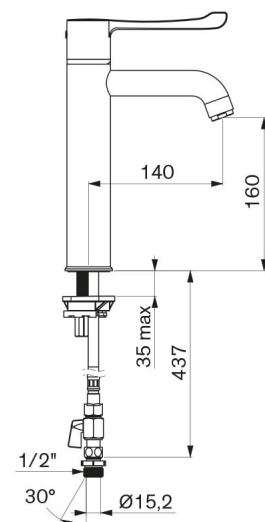

SECURITHERM BIOCLIP sequential thermostatic sink mixer

Ref. H962515

Removable sequential thermostatic mixer H. 160mm L. 140mm

DESCRIPTION

SECURITHERM BIOCLIP sequential thermostatic sink mixer - Ref. H962515

Deck-mounted thermostatic SECURITHERM sink mixer. Sequential thermostatic mixer: opens and closes with cold water. No risk of cross flow between the hot and cold water. No non-return valves on the inlets. BIOCLIP: mixer is easy to remove for cleaning and disinfection. Anti-scalding failsafe: shuts off automatically if cold or hot water supply fails. Securitouch thermal insulation prevents burns. Single hole mixer with curved spout H. 160mm L. 140mm fitted with a hygienic flow straightener with no impurity retention and thermal shock-resistant. Scale-resistant sequential thermostatic cartridge for single control of flow rate and temperature. Temperature adjusts from cold water up to 40°C with temperature limiter set at 40°C. Thermal and chemical shocks are possible. Body and spout with smooth interiors and low water volume. Flow rate 9 lpm at 3 bar. No manual contact thanks to Hygiene control lever L. 146mm. No pop-up waste. Supplied with PEX flexibles F3/8" with chrome-plated brass stopcocks, filters and conical inlets Ø 15mm. Fixing reinforced by 2 stainless steel rods. Thermostatic mixer ideal for healthcare facilities, retirement and care homes, hospitals and clinics. Sequential mixer suitable for people with reduced mobility. 30-year warranty. Also available with copper tails.

TECHNICAL CHARACTERISTICS

SECURITHERM BIOCLIP sequential thermostatic sink mixer - Ref. H962515