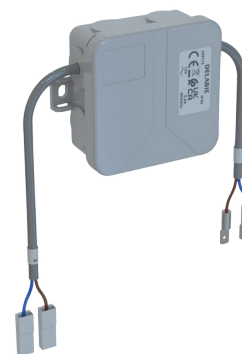

## Electronic control unit

Ref. 428112

For TEMPOMATIC cross wall urinal

### DESCRIPTION

Electronic control unit - Ref. 428112

Electronic control unit.  
For individual urinals.  
For TEMPOMATIC urinal valve, cross wall.  
Works with a 12V power supply.  
Transformer not included.  
Dimensions: 105 x 105 x 60mm.

### TECHNICAL CHARACTERISTICS

Electronic control unit - Ref. 428112

|            |            |
|------------|------------|
| Supply     | 12V        |
| Technology | Electronic |
| Depth      | 60mm       |
| Length     | 105mm      |
| Width      | 105mm      |