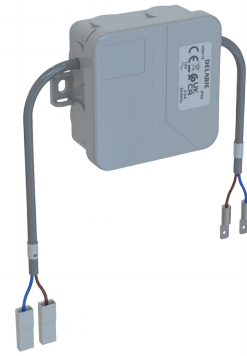

Electronic control unit

Ref. 428112

For TEMPOMATIC cross wall urinal

DESCRIPTION

Electronic control unit - Ref. 428112

Electronic control unit.
For individual urinals.
For TEMPOMATIC urinal valve, cross wall.
Works with a 12V power supply.
Transformer not included.
Dimensions: 105 x 105 x 60mm.

ADVANTAGES

Easy to maintain

TECHNICAL CHARACTERISTICS

Electronic control unit - Ref. 428112

Supply	12V
Technology	Electronic
Depth	60mm
Length	105mm
Width	105mm