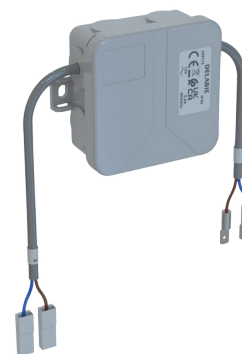

## Electronic control unit

Ref. 428112

For TEMPOMATIC cross wall urinal

### DESCRIPTION

Electronic control unit - Ref. 428112

Electronic control unit.  
For individual urinals.  
For TEMPOMATIC urinal valve, cross wall.  
Works with a 12V power supply.  
Transformer not included.  
Dimensions: 105 x 105 x 60mm.

### TECHNICAL CHARACTERISTICS

Electronic control unit - Ref. 428112

Supply	12V
Technology	Electronic
Depth	60mm
Length	105mm
Width	105mm