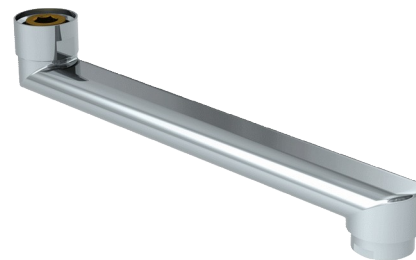

Flat swivelling spout

Ref. 943200

Under spout

DESCRIPTION

Flat swivelling spout - Ref. 943200

Flat swivelling under spout in chrome-plated brass, Ø22mm. Spout H.45mm L.200mm with pre-mounted flow straightener and nut 3/4". Smooth interior reduces niches where bacteria can develop. For wall-mounted mixers, for 2436 and 2445 product ranges.

ADVANTAGES

Spout in chrome-plated brass

Smooth interior spout

TECHNICAL CHARACTERISTICS

Flat swivelling spout - Ref. 943200

| | |
|---------------|---|
| Connector | 3/4" |
| Height | 45mm |
| Length | 200mm |
| Finish | Chrome-plated brass |
| Repairability |  |