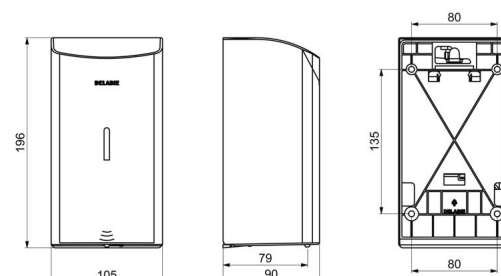

Wall-mounted electronic liquid soap dispenser, 0.5 litre

Ref. 512566P

Liquid soap or hydroalcoholic gel dispenser

DESCRIPTION

Wall-mounted electronic liquid soap dispenser, 0.5 litre - Ref. 512566P

Wall-mounted electronic soap dispenser.
 Liquid soap or hydroalcoholic gel dispenser.
 Vandal-resistant model with lock and standard DELABIE key.
 No manual contact: hands are automatically detected by infrared cell (detection distance can be adjusted).
 Bacteriostatic 304 stainless steel cover.
 One-piece hinged cover for easy maintenance and improved hygiene.
 No-waste pump dispenser: dispenses 0.8ml (can be adjusted up to 7 doses per activation).
 Option of operation in anti-clogging mode.
 Automatic soap dispenser: 6 AA -1.5V (DC9V) batteries supplied integrated in the soap dispenser body.
 Low battery indicator light.
 Tank with large opening: easy to fill from large containers.
 Window allows soap level to be checked.
 Bright polished 304 stainless steel.
 Stainless steel thickness: 1mm.
 Capacity: 0.5 litre.
 Dimensions: 90 x 105 x 196mm.
 For vegetable-based liquid soap with a maximum viscosity of 3,000 mPa.s.
 Compatible with hydroalcoholic gel.
 CE marked.
 Wall-mounted electronic soap dispenser with 30-year warranty.

Supply	6 AA batteries
Technology	Electronic
Height	196mm
Depth	90mm
Width	105mm
Volume	0.5 litre tank
Thickness	1mm
Finish	Bright polished 304 stainless steel
Norms	

Warranty

30
YEAR
WARRANTY

Repairability