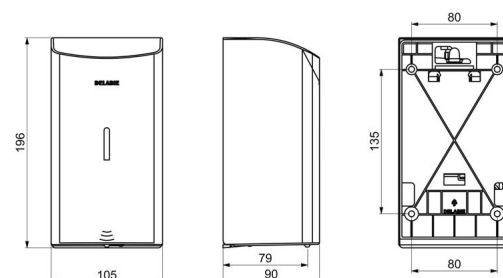

## DESCRIPTION

**Wall-mounted electronic liquid soap dispenser, 0.5 litre - Ref. 512566W**

Wall-mounted electronic soap dispenser.  
 Liquid soap or hydroalcoholic gel dispenser.  
 Vandal-resistant model with lock and standard DELABIE key.  
 No manual contact: hands are automatically detected by infrared cell (detection distance can be adjusted).  
 Bacteriostatic 304 stainless steel cover.  
 One-piece hinged cover for easy maintenance and improved hygiene.  
 No-waste pump dispenser: dispenses 0.8ml (can be adjusted up to 7 doses per activation).  
 Option of operation in anti-clogging mode.  
 Automatic soap dispenser: 6 AA -1.5V (DC9V) batteries supplied integrated in the soap dispenser body.  
 Low battery indicator light.  
 Tank with large opening: easy to fill from large containers.  
 Window allows soap level to be checked.  
 White powder-coated 304 stainless steel.  
 Stainless steel thickness: 1mm.  
 Capacity: 0.5 litre.  
 Dimensions: 90 x 105 x 196mm.  
 For vegetable-based liquid soap with a maximum viscosity of 3,000 mPa.s.  
 Compatible with hydroalcoholic gel.  
 CE marked.  
 Wall-mounted electronic soap dispenser with 30-year warranty.

## TECHNICAL CHARACTERISTICS

**Wall-mounted electronic liquid soap dispenser, 0.5 litre - Ref. 512566W**

Supply	6 AA batteries
Technology	Infrared sensor
Height	196mm
Depth	90mm
Width	105mm
Volume	0.5 litre tank
Thickness	1mm
Finish	White powder-coated 304 stainless steel
Norms	