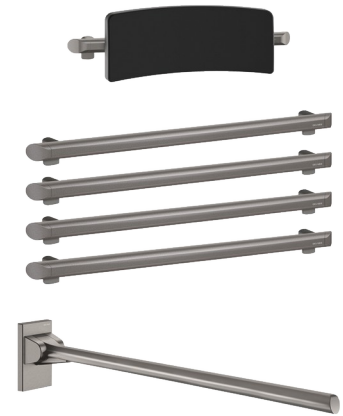

Be-Line® WC pack with backrest

Ref. 511809MC

DOC M pack

DESCRIPTION

Be-Line® WC pack with backrest - Ref. 511809MC

DOC M Be-Line® WC pack with 1 backrest, depth 150mm.

1 drop-down support rail, length 850mm.

4 grab bars, length 600mm.

Aluminium tube.

Metallised anthracite powder-coated finish (LRV 14) provides a good visual contrast with the wall.

Tested to over 200kg.

Maximum recommended user weight 135kg.

30-year warranty.

Be-Line® WC pack with backrest - Ref. 511809MC

Depth	Backrest: 150mm
Length	Grab bars: 600mm; Drop-down support rail: 850mm
Finish	Metallised anthracite powder-coated aluminium
Norms	CE
Warranty	30 YEAR WARRANTY