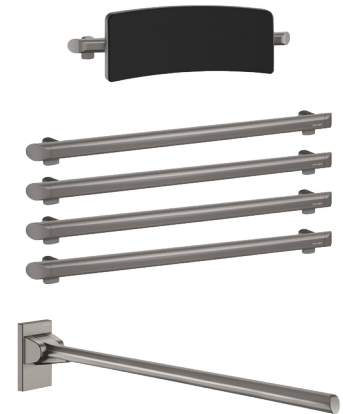

Be-Line® WC pack with backrest

Ref. 511809MC

DOC M pack

DESCRIPTION

Be-Line® WC pack with backrest - Ref. 511809MC

DOC M Be-Line® WC pack with 1 backrest, depth 150mm.

1 drop-down support rail, length 850mm.

4 grab bars, length 600mm.

Aluminium tube.

Metallised anthracite powder-coated finish (LRV 14) provides a good visual contrast with the wall.

Tested to over 200kg.

Maximum recommended user weight 135kg.

30-year warranty.

Be-Line® WC pack with backrest - Ref. 511809MC

| | |
|----------|---|
| Depth | Backrest: 150mm |
| Length | Grab bars: 600mm; Drop-down support rail: 850mm |
| Finish | Metallised anthracite powder-coated aluminium |
| Norms | CE |
| Warranty | 30 YEAR WARRANTY |