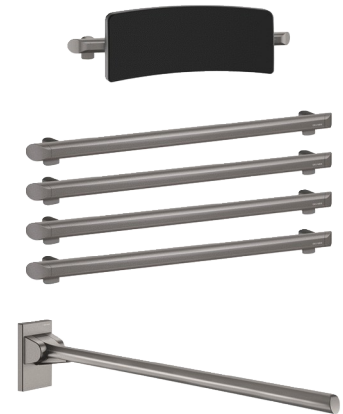

## Be-Line® WC pack with backrest

Ref. 511809MC

DOC M pack

### DESCRIPTION

Be-Line® WC pack with backrest - Ref. 511809MC

DOC M Be-Line® WC pack with 1 backrest, depth 150mm.

1 drop-down support rail, length 850mm.

4 grab bars, length 600mm.

Aluminium tube.

Metallised anthracite powder-coated finish (LRV 14) provides a good visual contrast with the wall.

### TECHNICAL CHARACTERISTICS

Be-Line® WC pack with backrest - Ref. 511809MC

Depth	Backrest: 150mm
Length	Grab bars: 600mm; Drop-down support rail: 850mm
Finish	Metallised anthracite powder-coated aluminium
Norms	CE
Warranty	30 YEAR WARRANTY