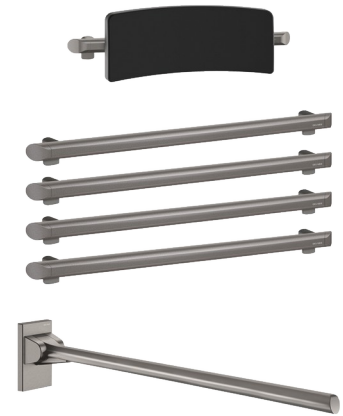

Be-Line® WC pack with backrest

Ref. 511809MC

DOC M pack

DESCRIPTION

Be-Line® WC pack with backrest - Ref. 511809MC

DOC M Be-Line® WC pack with 1 backrest, depth 150mm.

1 drop-down support rail, length 850mm.

4 grab bars, length 600mm.

Aluminium tube.

Metallised anthracite powder-coated finish (LRV 14) provides a good visual contrast with the wall.

Tested to over 200kg.

Maximum recommended user weight 135kg.

30-year warranty.

CE marked.

DOC M compliant.

TECHNICAL CHARACTERISTICS

Be-Line® WC pack with backrest - Ref. 511809MC

Depth	Backrest: 150mm
Length	Grab bars: 600mm; Drop-down support rail: 850mm
Finish	Metallised anthracite powder-coated aluminium
Norms	CE
Warranty	30 YEAR WARRANTY

ADVANTAGES

Innovative design for all

Comfort: ergonomic anti-rotation surface

Maximum safety: tested to over 200kg

Complies with DOC M