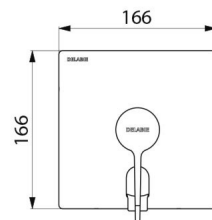

## DESCRIPTION

**Recessed thermostatic sequential shower mixer with angled outlet - Ref. H9633L**

Recessed SECURITHERM thermostatic shower with elbow outlet, kit 2/2 :  
 Thermostatic sequential mixer: opens and closes with cold water.  
 Mixer with no non-return valves on the inlets (reduces bacterial proliferation).  
 No risk of cross flow between hot and cold water.  
 Sequential mixer with anti-scalding failsafe: shuts off automatically if cold water supply fails.  
 Prevents cold showers: cold water supply shuts off if hot water supply fails.  
 Sequential mixer with Securitouch thermal insulation prevents burns.  
 Scale-resistant thermostatic sequential cartridge adjusts the flow rate and temperature.  
 Temperature control from cold water up to 39°C with maximum temperature limiter set at 39°C.  
 Thermal shocks are possible.  
 Flow rate regulated at 9 lpm (mixer only), 6 lpm at 3 bar with shower head.  
 Hygiene lever L. 100mm.  
 Filters integrated on the inlets M3/4".  
 Order a shower head or wall outlet.  
 Bright polished stainless steel wall plate 166 x 166mm.  
 Mixer ideal for healthcare facilities, retirement and care homes, hospitals and clinics.  
 Sequential mixer suitable for people with reduced mobility.  
 Shower mixer with 30-year warranty.  
 Order the waterproof recessing housing ref. H96CBOX.

## TECHNICAL CHARACTERISTICS

**Recessed thermostatic sequential shower mixer with angled outlet - Ref. H9633L**

Technology	SECURITHERM Securitouch thermostatic sequential mixer
Height	166mm
Width	166mm
Flow rate	Flow rate regulated at 9 lpm (mixer only), 6 lpm at 3 bar with shower head
Temperature limiter	Yes
Finish	Chrome-plated brass
Norms	ACS  WRAS
Warranty	