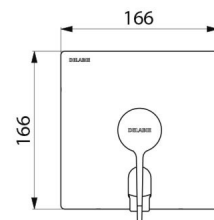

Recessed thermostatic sequential shower mixer with angled outlet - Ref. H9633L

Technology	SECURITHERM Securitouch thermostatic sequential mixer
Height	166mm
Width	166mm
Flow rate	Flow rate regulated at 9 lpm (mixer only), 6 lpm at 3 bar with shower head
Temperature limiter	Yes
Finish	Chrome-plated brass
Norms	ACS  
Warranty	