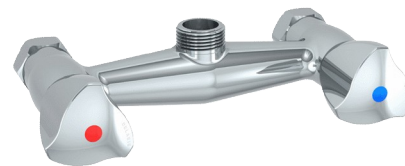

Subassembly for wall-mounted mixer

Ref. G6493

For 150mm centres

DESCRIPTION

Subassembly for wall-mounted mixer - Ref. G6493

Subassembly for pre-rinse sets with wall-mounted mixers.
For references G6432 and G6433.
Chrome-plated brass.
150mm centres.

ADVANTAGES

Easy to maintain

TECHNICAL CHARACTERISTICS

Subassembly for wall-mounted mixer - Ref. G6493

Connector	3/4"
Finish	Chrome-plated brass
Norms	 