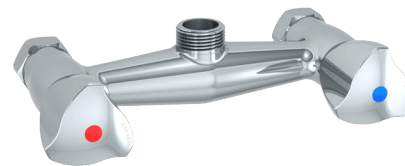

## Subassembly for wall-mounted mixer

Ref. G6493

For 150mm centres

### DESCRIPTION

Subassembly for wall-mounted mixer - Ref. G6493

Subassembly for pre-rinse sets with wall-mounted mixers.  
For references G6432 and G6433.  
Chrome-plated brass.  
150mm centres.

### TECHNICAL CHARACTERISTICS

Subassembly for wall-mounted mixer - Ref. G6493

Connector	3/4"
Finish	Chrome-plated brass
Norms	 