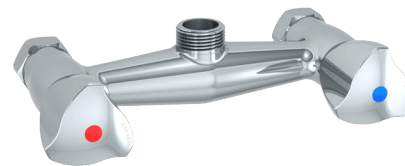

## Subassembly for wall-mounted mixer

Ref. G6493

For 150mm centres

### DESCRIPTION

Subassembly for wall-mounted mixer - Ref. G6493

Subassembly for pre-rinse sets with wall-mounted mixers.  
For references G6432 and G6433.  
Chrome-plated brass.  
150mm centres.

### TECHNICAL CHARACTERISTICS

Subassembly for wall-mounted mixer - Ref. G6493

|           |   |
|-----------|---|
| Connector | 3/4"  |
| Finish    | Chrome-plated brass   |
| Norms     |   |