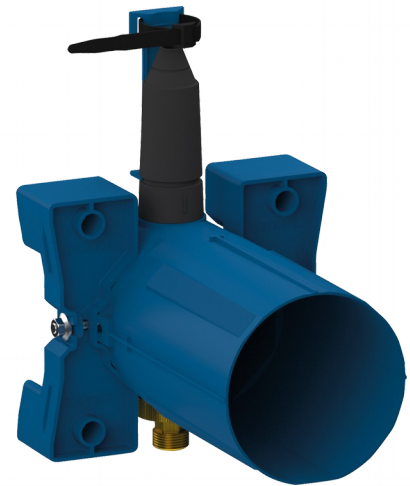

Waterproof housing for TEMPOSOFT 2 showers

Ref. 748BOX

Time flow, kit 1/2

DESCRIPTION

Waterproof housing for TEMPOSOFT 2 showers - Ref. 748BOX

Recessed waterproof housing for TEMPOSOFT 2 showers kit 1/2 :
 Collar with waterproof seal.
 Hydraulic connection from the outside and maintenance from the front.
 Adjusts to all types of installations (rails, solid walls, panels).
 Compatible with wall finishes 10 - 120mm (while maintaining the minimum recessing depth of 93mm).
 Stopcocks and flow rate adjustment, filters, non-return valves and cartridge are all integrated and accessible from the front.
 Supplied in 2 kits: secure system flush without sensitive elements.
 30-year warranty.
 Order with control plate reference 748218 or complete shower kit 748219.

TECHNICAL CHARACTERISTICS

Waterproof housing for TEMPOSOFT 2 showers - Ref. 748BOX

Connector	1/2"
Technology	Time flow
Depth	10 - 120mm
Width	170mm
Warranty	

ADVANTAGES

-  Installation recessed in wall
-  Adjustable and modular waterproof housing
-  System tested to over 500,000 operations
-  100% waterproof housing