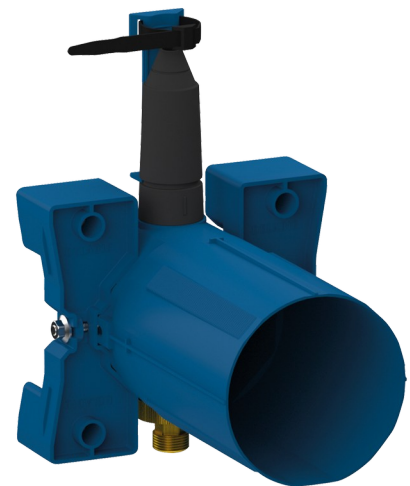

Waterproof housing for TEMPOSOFT 2 showers

Ref. 748BOX

Time flow, kit 1/2

DESCRIPTION

Waterproof housing for TEMPOSOFT 2 showers - Ref. 748BOX

Recessed waterproof housing for TEMPOSOFT 2 showers kit 1/2 :
 Collar with waterproof seal.
 Hydraulic connection from the outside and maintenance from the front.
 Adjusts to all types of installations (rails, solid walls, panels).
 Compatible with wall finishes 10 - 120mm (while maintaining the minimum recessing depth of 93mm).
 Stopcocks and flow rate adjustment, filters, non-return valves and cartridge are all integrated and accessible from the front.
 Supplied in 2 kits: secure system flush without sensitive elements.
 30-year warranty.
 Order with control plate reference 748218 or complete shower kit 748219.

TECHNICAL CHARACTERISTICS

Waterproof housing for TEMPOSOFT 2 showers - Ref. 748BOX

Connector	1/2"
Technology	Time flow
Depth	10 - 120mm
Width	170mm
Warranty	

ADVANTAGES

-  Installation recessed in wall
-  Adjustable and modular waterproof housing
-  System tested to over 500,000 operations
-  100% waterproof housing