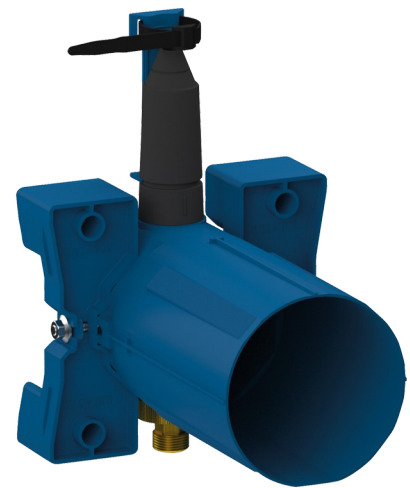

Waterproof housing for TEMPOSOFT 2 showers

Ref. 748BOX

Time flow, kit 1/2

DESCRIPTION

Waterproof housing for TEMPOSOFT 2 showers - Ref. 748BOX

Recessed waterproof housing for TEMPOSOFT 2 showers kit 1/2 :
 Collar with waterproof seal.
 Hydraulic connection from the outside and maintenance from the front.
 Adjusts to all types of installations (rails, solid walls, panels).
 Compatible with wall finishes 10 - 120mm (while maintaining the minimum recessing depth of 93mm).
 Stopcocks and flow rate adjustment, filters, non-return valves and cartridge are all integrated and accessible from the front.
 Supplied in 2 kits: secure system flush without sensitive elements.
 30-year warranty.
 Order with control plate reference 748218 or complete shower kit 748219.

TECHNICAL CHARACTERISTICS

Waterproof housing for TEMPOSOFT 2 showers - Ref. 748BOX

Connector	1/2"
Technology	Time flow
Depth	10 - 120mm
Width	170mm
Warranty	

ADVANTAGES

-  Installation recessed in wall
-  Adjustable and modular waterproof housing
-  System tested to over 500,000 operations
-  100% waterproof housing