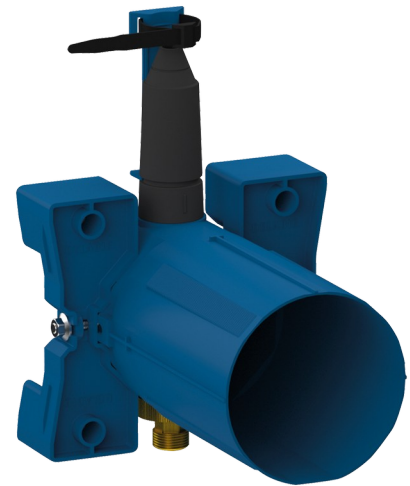

# Waterproof housing for TEMPOSOFT 2 showers

Ref. 748BOX

Time flow, kit 1/2

## DESCRIPTION

Waterproof housing for TEMPOSOFT 2 showers - Ref. 748BOX

Recessed waterproof housing for TEMPOSOFT 2 showers kit 1/2 :  
 Collar with waterproof seal.  
 Hydraulic connection from the outside and maintenance from the front.  
 Adjusts to all types of installations (rails, solid walls, panels).  
 Compatible with wall finishes 10 - 120mm (while maintaining the minimum recessing depth of 93mm).  
 Stopcocks and flow rate adjustment, filters, non-return valves and cartridge are all integrated and accessible from the front.  
 Supplied in 2 kits: secure system flush without sensitive elements.  
 30-year warranty.  
 Order with control plate reference 748218 or complete shower kit 748219.

## TECHNICAL CHARACTERISTICS

Waterproof housing for TEMPOSOFT 2 showers - Ref. 748BOX

Connector	1/2"
Technology	Time flow
Depth	10 - 120mm
Width	170mm
Warranty	

## ADVANTAGES

-  Installation recessed in wall
-  Adjustable and modular waterproof housing
-  System tested to over 500,000 operations
-  100% waterproof housing