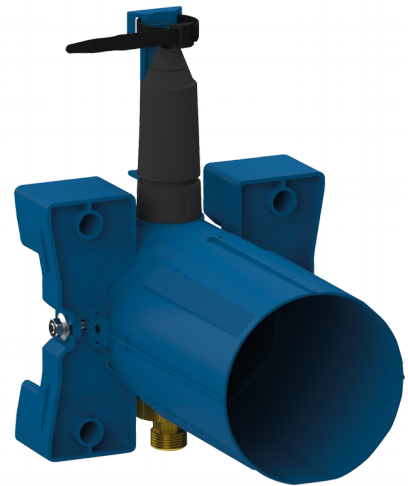

Waterproof housing for TEMPOSOFT 2 showers

Ref. 748BOX

Time flow, kit 1/2

DESCRIPTION

Waterproof housing for TEMPOSOFT 2 showers - Ref. 748BOX

Recessed waterproof housing for TEMPOSOFT 2 showers kit 1/2 :
 Collar with waterproof seal.
 Hydraulic connection from the outside and maintenance from the front.
 Adjusts to all types of installations (rails, solid walls, panels).
 Compatible with wall finishes 10 - 120mm (while maintaining the minimum recessing depth of 93mm).
 Stopcocks and flow rate adjustment, filters, non-return valves and cartridge are all integrated and accessible from the front.
 Supplied in 2 kits: secure system flush without sensitive elements.
 30-year warranty.
 Order with control plate reference 748218 or complete shower kit 748219.

ADVANTAGES

-  Installation recessed in wall
-  Adjustable and modular waterproof housing
-  System tested to over 500,000 operations
-  100% waterproof housing

TECHNICAL CHARACTERISTICS

Waterproof housing for TEMPOSOFT 2 showers - Ref. 748BOX

Connector	1/2"
Technology	Time flow
Depth	10 - 120mm
Width	170mm
Warranty	