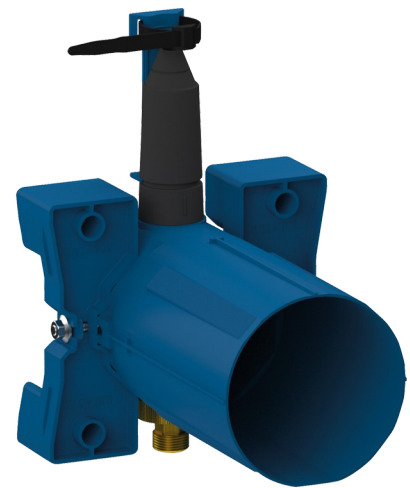

# Waterproof housing for TEMPOSOFT 2 showers

Ref. 748BOX

Time flow, kit 1/2

## DESCRIPTION

Waterproof housing for TEMPOSOFT 2 showers - Ref. 748BOX

Recessed waterproof housing for TEMPOSOFT 2 showers kit 1/2 :  
 Collar with waterproof seal.  
 Hydraulic connection from the outside and maintenance from the front.  
 Adjusts to all types of installations (rails, solid walls, panels).  
 Compatible with wall finishes 10 - 120mm (while maintaining the minimum recessing depth of 93mm).  
 Stopcocks and flow rate adjustment, filters, non-return valves and cartridge are all integrated and accessible from the front.  
 Supplied in 2 kits: secure system flush without sensitive elements.  
 30-year warranty.  
 Order with control plate reference 748218 or complete shower kit 748219.

## TECHNICAL CHARACTERISTICS

Waterproof housing for TEMPOSOFT 2 showers - Ref. 748BOX

Connector	1/2"
Technology	Time flow
Depth	10 - 120mm
Width	170mm
Warranty	

## ADVANTAGES

-  Installation recessed in wall
-  Adjustable and modular waterproof housing
-  System tested to over 500,000 operations
-  100% waterproof housing