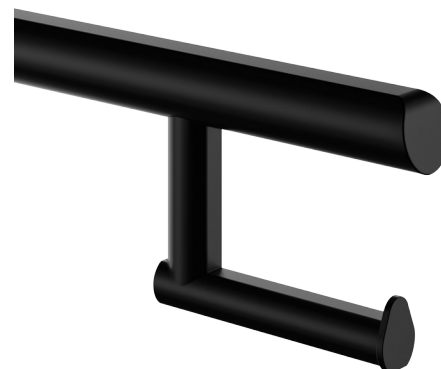

Be-Line® toilet roll holder for drop-down rails

Ref. 511965BK

Toilet roll holder

DESCRIPTION

Be-Line® toilet roll holder for drop-down rails - Ref. 511965BK

Toilet roll holder for Be-Line® drop-down support rails.
Toilet paper dispenser.
Matte black finish.
Can be installed without removing the drop-down rail.
30-year warranty.

ADVANTAGES

Easy to install without removing the rail

TECHNICAL CHARACTERISTICS

Be-Line® toilet roll holder for drop-down rails - Ref. 511965BK

Height	104mm
Length	148mm
Finish	Matte black
Warranty	