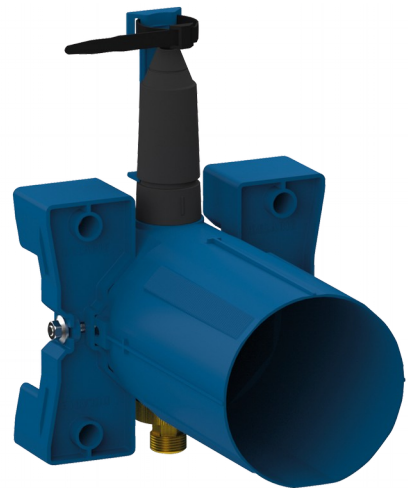

# TEMPOMATIC 4 recessed housing for showers

Ref. 443PBOX

Batteries, kit 1/2

## DESCRIPTION

TEMPOMATIC 4 recessed housing for showers - Ref. 443PBOX

Waterproof recessed housing for TEMPOMATIC 4 for showers, kit 1/2: Collar with waterproof seal. Hydraulic connection from the outside and maintenance from the front. Adjusts to all types of installations (rails, solid walls, panels). Compatible with wall finishes 10 - 120mm (while maintaining the minimum recessing depth of 93mm). Stopcocks and flow rate adjustment, filters, non-return valves and cartridge are all integrated and accessible from the front. Supplied in 2 kits: secure system flush without sensitive elements. 30-year warranty. Order with control plate reference 443218.

## TECHNICAL CHARACTERISTICS

TEMPOMATIC 4 recessed housing for showers - Ref. 443PBOX

Connector	1/2"
Technology	Electronic
Depth	10 - 120mm
Width	170mm
Norms	ACS
Warranty	

## ADVANTAGES

Installation recessed in wall

Waterproof housing is adjustable and modular

System tested to over 500,000 operations

100% waterproof housing