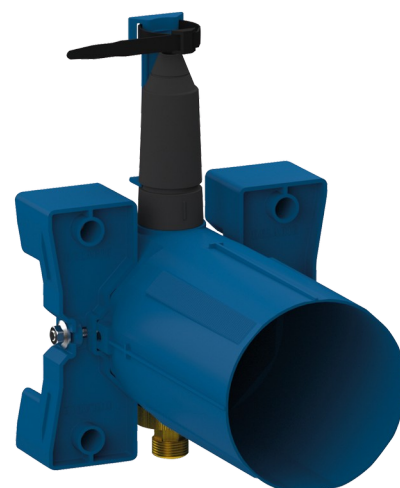

TEMPOMATIC 4 recessed housing for showers

Ref. 443PBOX

Batteries, kit 1/2

DESCRIPTION

TEMPOMATIC 4 recessed housing for showers - Ref. 443PBOX

Waterproof recessed housing for TEMPOMATIC 4 for showers, kit 1/2:
 Collar with waterproof seal.
 Hydraulic connection from the outside and maintenance from the front.
 Adjusts to all types of installations (rails, solid walls, panels).
 Compatible with wall finishes 10 - 120mm (while maintaining the minimum recessing depth of 93mm).
 Stopcocks and flow rate adjustment, filters, non-return valves and cartridge are all integrated and accessible from the front.
 Supplied in 2 kits: secure system flush without sensitive elements.
 30-year warranty.
 Order with control plate reference 443218.

ADVANTAGES

-  Installation recessed in wall
-  Waterproof housing is adjustable and modular
-  System tested to over 500,000 operations
-  100% waterproof housing

TECHNICAL CHARACTERISTICS

TEMPOMATIC 4 recessed housing for showers - Ref. 443PBOX

Connector	1/2"
Technology	Electronic
Depth	10 - 120mm
Width	170mm
Norms	ACS
Warranty	