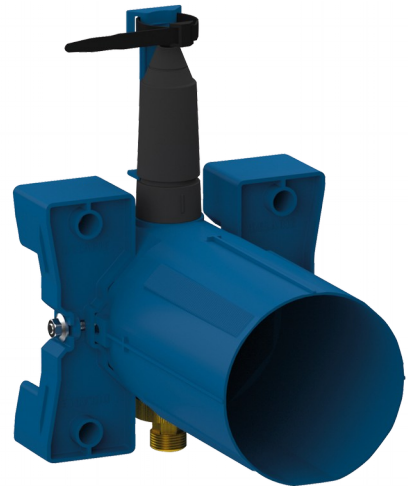

TEMPOMATIC 4 recessed housing for showers

Ref. 443PBOX

Batteries, kit 1/2

DESCRIPTION

TEMPOMATIC 4 recessed housing for showers - Ref. 443PBOX

Waterproof recessed housing for TEMPOMATIC 4 for showers, kit 1/2:
 Collar with waterproof seal.
 Hydraulic connection from the outside and maintenance from the front.
 Adjusts to all types of installations (rails, solid walls, panels).
 Compatible with wall finishes 10 - 120mm (while maintaining the minimum recessing depth of 93mm).
 Stopcocks and flow rate adjustment, filters, non-return valves and cartridge are all integrated and accessible from the front.
 Supplied in 2 kits: secure system flush without sensitive elements.
 30-year warranty.
 Order with control plate reference 443218.

TECHNICAL CHARACTERISTICS

TEMPOMATIC 4 recessed housing for showers - Ref. 443PBOX

Connector	1/2"
Technology	Electronic
Depth	10 - 120mm
Width	170mm
Norms	ACS
Warranty	

ADVANTAGES

Installation recessed in wall

Waterproof housing is adjustable and modular

System tested to over 500,000 operations

100% waterproof housing