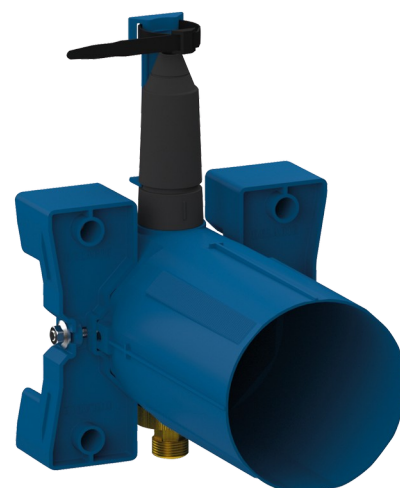

TEMPOMATIC 4 recessed housing for showers

Ref. 443PBOX

Batteries, kit 1/2

DESCRIPTION

TEMPOMATIC 4 recessed housing for showers - Ref. 443PBOX

Waterproof recessed housing for TEMPOMATIC 4 for showers, kit 1/2: Collar with waterproof seal. Hydraulic connection from the outside and maintenance from the front. Adjusts to all types of installations (rails, solid walls, panels). Compatible with wall finishes 10 - 120mm (while maintaining the minimum recessing depth of 93mm). Stopcocks and flow rate adjustment, filters, non-return valves and cartridge are all integrated and accessible from the front. Supplied in 2 kits: secure system flush without sensitive elements. 30-year warranty. Order with control plate reference 443218.

ADVANTAGES

-  Installation recessed in wall
-  Waterproof housing is adjustable and modular
-  System tested to over 500,000 operations
-  100% waterproof housing

TECHNICAL CHARACTERISTICS

TEMPOMATIC 4 recessed housing for showers - Ref. 443PBOX

Connector	1/2"
Technology	Electronic
Depth	10 - 120mm
Width	170mm
Norms	ACS
Warranty	