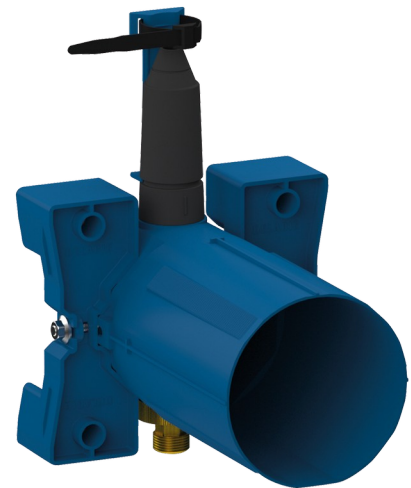

# TEMPOMATIC 4 recessed housing for showers

Ref. 443PBOX

Batteries, kit 1/2

## DESCRIPTION

TEMPOMATIC 4 recessed housing for showers - Ref. 443PBOX

Waterproof recessed housing for TEMPOMATIC 4 for showers, kit 1/2: Collar with waterproof seal. Hydraulic connection from the outside and maintenance from the front. Adjusts to all types of installations (rails, solid walls, panels). Compatible with wall finishes 10 - 120mm (while maintaining the minimum recessing depth of 93mm). Stopcocks and flow rate adjustment, filters, non-return valves and cartridge are all integrated and accessible from the front. Supplied in 2 kits: secure system flush without sensitive elements. 30-year warranty. Order with control plate reference 443218.

## TECHNICAL CHARACTERISTICS

TEMPOMATIC 4 recessed housing for showers - Ref. 443PBOX

Connector	1/2"
Technology	Electronic
Depth	10 - 120mm
Width	170mm
Norms	ACS
Warranty	

## ADVANTAGES

-  Installation recessed in wall
-  Waterproof housing is adjustable and modular
-  System tested to over 500,000 operations
-  100% waterproof housing