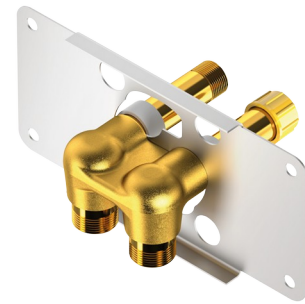

# Recessed nanny joint for SPORTING 2 SECURITHERM

Ref. 714012

For SPORTING 2 SECURITHERM mains supply - Kit 1/2

## DESCRIPTION

**Recessed nanny joint for SPORTING 2 SECURITHERM - Ref. 714012**

Recessed nanny joint, kit 1/2:  
Compact nanny bracket for SPORTING 2 SECURITHERM mains supply shower panels.

Recessed top or bottom inlet.

Delivered with buttons pre-mounted for pressure test.

Fixing plate is easy to install: bayonette system to allow maintenance of the caps in situ.

Mounted with screwdriver or pliers.

Modular installation (plaster rails, solid walls):

- Installation with plaster rails (with or without struts): compatible with panels between 24 and 68mm (with a minimum recessing depth of 48mm).

- Installation with solid walls: compatible with panels between 0 and 68mm.