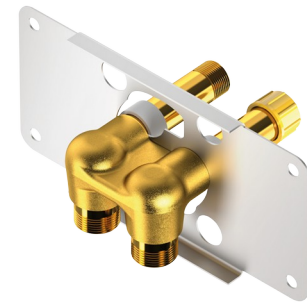

Recessed nanny joint for SPORTING 2 SECURITHERM

Ref. 714012

For SPORTING 2 SECURITHERM mains supply - Kit 1/2

DESCRIPTION

Recessed nanny joint for SPORTING 2 SECURITHERM - Ref. 714012

Recessed nanny joint, kit 1/2:
Compact nanny bracket for SPORTING 2 SECURITHERM mains supply shower panels.

Recessed top or bottom inlet.

Delivered with buttons pre-mounted for pressure test.

Fixing plate is easy to install: bayonette system to allow maintenance of the caps in situ.

Mounted with screwdriver or pliers.

Modular installation (plaster rails, solid walls):

- Installation with plaster rails (with or without struts): compatible with panels between 24 and 68mm (with a minimum recessing depth of 48mm).

- Installation with solid walls: compatible with panels between 0 and 68mm.

Secured system purge without sensitive elements.

Connector M1/2".

30 year warranty.

Order with recessed mains supply SPORTING 2 SECURITHERM shower panel reference 714910.

TECHNICAL CHARACTERISTICS

Recessed nanny joint for SPORTING 2 SECURITHERM - Ref. 714012