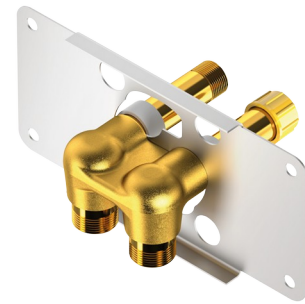

# Recessed nanny joint for SPORTING 2 SECURITHERM

Ref. 714612

For SPORTING 2 SECURITHERM battery-operated or time flow - Kit 1/2

## DESCRIPTION

**Recessed nanny joint for SPORTING 2 SECURITHERM - Ref. 714612**

Recessed nanny joint, kit 1/2:  
 Compact nanny bracket for SPORTING 2 SECURITHERM battery-operated or time flow shower panels.  
 Recessed top or bottom inlet.  
 Delivered with buttons pre-mounted for pressure test.  
 Fixing plate is easy to install: bayonette system to allow maintenance of the caps in situ.  
 Mounted with screwdriver or pliers.  
 Modular installation (plaster rails, solid walls):  
 - Installation with plaster rails (with or without struts): compatible with panels between 24 and 68mm (with a minimum recessing depth of 48mm).  
 - Installation with solid walls: compatible with panels between 0 and 68mm.  
 Secured system purge without sensitive elements.  
 Connector M1/2".  
 30 year warranty.  
 Order with the SPORTING 2 SECURITHERM battery-operated shower panel with recessed supply, reference 714916, or the time flow SPORTING 2 SECURITHERM shower panel with recessed supply, references 714735 or 714735AB.

## TECHNICAL CHARACTERISTICS

**Recessed nanny joint for SPORTING 2 SECURITHERM - Ref. 714612**

|            |   |
|------------|---|
| Supply     | CR123 6V lithium batteries (electronic version)                                     |
| Connector  | M1/2"   |
| Technology | Electronic or time flow   |
| Flow rate  | 6 lpm   |
| Warranty   |  |