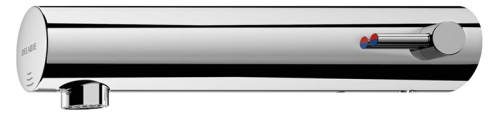

TEMPOMATIC MIX 5

electronic basin mixer

Ref. 499410

Mains supply, recessed, wall-mounted

DESCRIPTION

TEMPOMATIC MIX 5 electronic basin mixer - Ref. 499410

Cross-wall electronic basin mixer:
 Mains supply 230/6V.
 Electronics and reduced stagnation solenoid valve integrated into the body of the mixer.
 Flow rate pre-set at 3 lpm at 3 bar, can be adjusted from 1.4 - 6 lpm.
 Scale-resistant flow straightener.
 Duty flush (~60 seconds every 24 hours after last use).
 Presence detection sensor at the end of the spout optimises detection.
 Chrome-plated metal body.
 Anti-blocking feature prevents misuse.
 Temperature control with adjustable temperature limiter.
 Suitable for people with reduced mobility.
 30-year warranty.

TECHNICAL CHARACTERISTICS

TEMPOMATIC MIX 5 electronic basin mixer - Ref. 499410

Supply	Mains supply 230/12V
Connector	3/8"
Technology	Electronic
Spout length	180mm
Flow rate	3 lpm
Finish	Chrome-plated metal
Warranty	