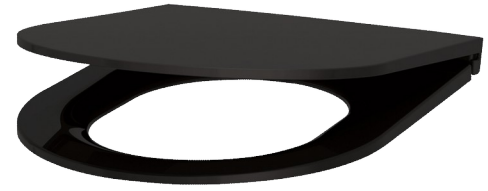

# Designer toilet seat lid with soft close

Ref. 103819

For S21 WC models

## DESCRIPTION

Designer toilet seat lid with soft close - Ref. 103819

Toilet seat with lid.  
 Made from Duroplast.  
 With 304 stainless steel hinges.  
 Slimline design.  
 Soft close toilet seat lid: slow closure, gently and silently.  
 Toilet seat lid can be removed: easy to install and remove for thorough and effective cleaning.  
 Colour: black.  
 For S21 WC models.  
 Supplied with fixing elements.  
 30-year warranty.

## ADVANTAGES

Slow closing toilet seat lid

Slimline design

Lid can be removed: easy to clean

## TECHNICAL CHARACTERISTICS

Designer toilet seat lid with soft close - Ref. 103819

Technology	Frein de chute
Length	450mm
Width	360mm
Finish	Black - Duroplast
Norms	
Warranty	