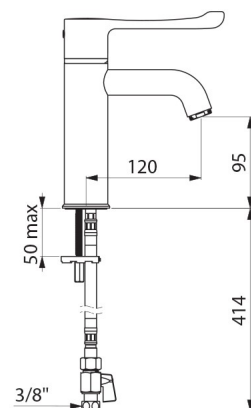

SECURITHERM BIOCLIP thermostatic basin mixer

Ref. H9605

Single hole, sequential thermostatic mixer H. 95mm L. 120mm

2024 UK public price excluding VAT: £438.36

DESCRIPTION

SECURITHERM BIOCLIP thermostatic basin mixer - Ref. H9605

Deck-mounted thermostatic SECURITHERM basin mixer. Sequential thermostatic mixer: opens and closes with cold water. No risk of cross flow between the hot and cold water. No non-return valves on the inlets. BIOCLIP: mixer is easy to remove for cleaning and disinfection. Anti-scalding failsafe: shuts off automatically if cold or hot water supply fails. Securitouch thermal insulation prevents burns. Single hole mixer with curved spout H. 95mm L. 120mm fitted with a hygienic flow straightener with no impurity retention and thermal shock-resistant. Scale-resistant sequential thermostatic cartridge for single control of flow rate and temperature. Cold water temperature adjusts up to 40°C with temperature limiter set at 40°C. Thermal and chemical shocks are possible. Body and spout with smooth interiors and low water volume. Flow rate limited to 5 lpm at 3 bar. No manual contact thanks to Hygiene control lever L. 146mm. No pop-up waste. Supplied with PEX flexibles F3/8" with chrome-plated brass stopcocks. Fixing reinforced by 2 stainless steel rods. Ideal for healthcare facilities, retirement and care homes, hospitals and clinics. Mixer suitable for people with reduced mobility. 30-year warranty. Also available with copper tails.

TECHNICAL CHARACTERISTICS

SECURITHERM BIOCLIP thermostatic basin mixer - Ref. H9605

Connector	3/8"
Technology	SECURITHERM BIOCLIP sequential thermostatic mixer
Drop height	95mm
Spout length	120mm
Flow rate	5 lpm at 3 bar
Temperature limiter	Yes
Finish	Chrome-plated brass